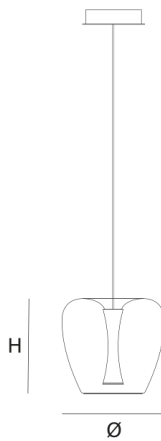

Product data sheet

Date: June 14th 2021

QUASAR
H O L L A N D

ABOUT **APPLE MOOD**

SUSPENSION by Malika Novi

The natural beauty of the apple. A transparent apple shaped glass with a solid aluminium core.

DIMENSIONS

Ø 30 cm 11.8 inch
H 30 cm 11.8 inch

CANOPY

Ø 20 cm 7.9 inch
H 5 cm 2 inch

CABLELENGTH

Up to 300 cm 118 inch

LIGHTSOURCE

Led, 11,7W, 1260LM,
2700K

INCLUDED

Yes

 5  8  57x57x57cm

FINISH

Aluminium
polished
Brass
Copper
Black
Green
Red

TYPE.NR

TYPE	suspension
STANDARD	The fixture is supplied with a black textile cable. Black ceiling canopy with chrome cover plate. Trailing edge dimmable.
OPTIONAL	
TRANSFORMER/DRIVER	Meanwell PCD-16-350B
DIMMING	trailing edge